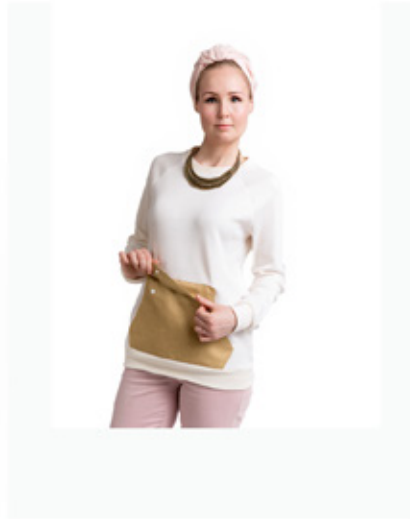

KNITTED NOMEX SWEATSHIRT

Colors available

Fabric: Knitted Nomex
Protection: Minor Splashes; Fire resistant,
and Chemical resistant
Fit: Fitted
Sizes: M, S, L

80$
75$

[HTTP://LABCOAT.WIKI/](http://labcoat.wiki/)
FOLLOW US ON SOCIAL MEDIA
@LABCOATWORLD